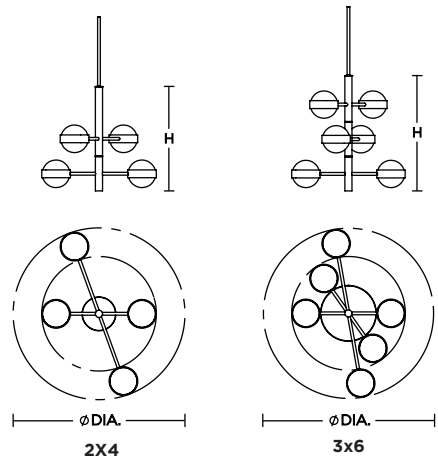

LOCATION		DATE
PREPARED BY		QUANTITY
COMMENTS		FIXTURE TYPE
CATALOG NUMBER		

Verona LED Pendant Multi VRNP Series

Features

This pendant features rotatable arms to achieve desired alignment. Includes (2) 6" and (4) 12" adjustable stems with swivel on canopy for 60 deg sloped ceiling. For use in kitchen, dining, foyers or anywhere general lighting is needed. Provides lighting in residential, commercial and hospitality applications. This fixture mounts to a standard junction box (not included).

Construction

Metal construction. The canopy fits over a standard junction box. Power supply connections must be made inside a junction box (not included).

Finish

Black, Light Antique Brass or Satin Nickel finish.

Diffuser

White acrylic diffusers.

Electrical

Input 120-277 VAC 60 HZ. Compatible with residential (TRIAC/ELV) and commercial (0-10V) dimmers. TRIAC and ELV dimming only at 120 VAC.

LED

Integrated LED modules capable of producing:
40W = 2300 delivered lumens
60W = 3300 delivered lumens
Selectable 2700K, 3000K, 3500K, 4000K, 5000K (CCT).
Rated for 50,000 Hrs. 90 CRI.

Certification

All fixtures are cETLus listed for indoor damp locations. Title 24/JA8 Compliant

Warranty

Limited warranty: This fixture is free from defects in materials and workmanship for a period of 5 year from date of purchase.

Specifications and dimensions
subject to change without notice.

Ordering Information:

Black	Light Antique Brass	Satin Nickel	LED Lumens		Adjustable CCT	DIA.	H
VRNP2X4LAJUDBK	VRNP2X4LAJUDLB	VRNP2X4LAJUDSN	40W	2300	2700K/3000K/3500K/4000K/5000K	30"	18-1/4"
VRNP3X6LAJUDBK	VRNP3X6LAJUDLB	VRNP3X6LAJUDSN	60W	3300	2700K/3000K/3500K/4000K/5000K	30"	20-3/8"