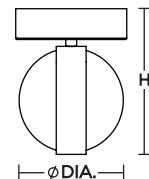

Construction

Steel frame. The canopy fits over a standard junction box. Power supply connections must be made inside a junction box (not included). Canopy - 5" H x 1-1/2" DIA.

Finish

Black, Light Antique Brass or Satin Nickel finish.

Specifications and dimensions
subject to change without notice.

Ordering Information:

Black VRNF05LAJUDBK	Light Antique Brass VRNF05LAJUDLB	Satin Nickel VRNF05LAJUDSN	LED 10W	Delivered Lumens 500	Adjustable CCT 2700K/3000K/3500K/4000K/5000K	DIA. H 5" 6-3/4"
------------------------	--------------------------------------	-------------------------------	------------	-------------------------	---	---------------------