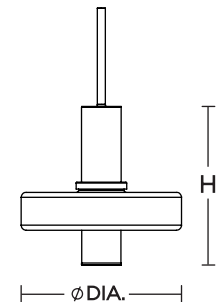

Ordering Information:

Black	Light Antique Brass	Satin Nickel	LED	Delivered Lumens	Adjustable CCT	DIA.	H
SYDP10LAJUBK	SYDP10LAJUDLB	SYDP10LAJUDSN	21W	930	2700K/3000K/3500K/4000K/5000K	10"	10"