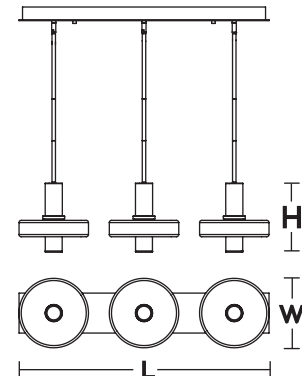

Construction

Metal construction. The canopy fits over a standard junction box.
Power supply connections must be made inside a junction box (not included).
Canopy - 36" L x 5.75" W x 2" D

Finish

Black, Light Antique Brass or Satin Nickel finish.

Specifications and dimensions
subject to change without notice.

Ordering Information:

Black	Light Antique Brass	Satin Nickel	LED	Delivered Lumens	Adjustable CCT	L	W	H
SYDP10LAJUDBKLN3	SYDP10LAJUDLBN3	SYDP10LAJUDSNLN3	63W	2790	2700K/3000K/3500K/4000K/5000K	36"	10"	10"