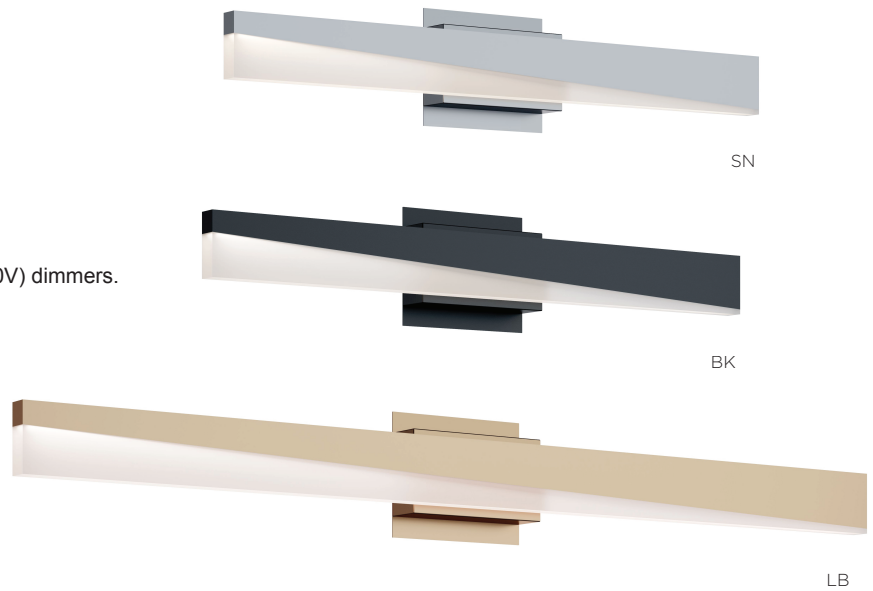

LOCATION		DATE
PREPARED BY		QUANTITY
COMMENTS		FIXTURE TYPE
CATALOG NUMBER		

Slant LED Vanity SLNV Series

Features

Decorative vanity with a slanted thick frosted white acrylic diffuser. Ideal use for general lighting in indoor residential, commercial, and hospitality applications. Fixture can be mounted horizontally or vertically to a 2" x 4" junction box (not included) or a 4" x 4" box (not included) with included cover plate.

Diffuser

Frosted white acrylic diffuser.

Electrical

Input 120-277 VAC 60 HZ. Compatible with residential (TRIAC/ELV) and commercial (0-10V) dimmers. TRIAC and ELV dimming only at 120 VAC.

LED

Integrated LED modules capable of producing:
 23W = 1200 delivered lumens
 33W = 1600 delivered lumens
 Selectable 2700K, 3000K, 3500K, 4000K, 5000K (CCT).
 Rated for 50,000 Hrs., 90 CRI.

Specifications and dimensions subject to change without notice.

Ordering Information:

Black	Light Antique Brass	Satin Nickel	LED	Delivered Lumens	Adjustable CCT	L	H	D
SLNV2303LAJUBK	SLNV2303LAJUDLB	SLNV2303LAJUDSN	23W	1200	2700K/3000K/3500K/4000K/5000K	24"	3"	2-1/4"
SLNV3603LAJUBK	SLNV3603LAJUDLB	SLNV3603LAJUDSN	33W	1600	2700K/3000K/3500K/4000K/5000K	36"	3"	2-1/4"