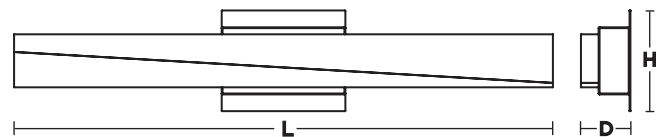

Specifications and dimensions subject to change without notice.

Ordering Information:

Black	Light Antique Brass	Satin Nickel	LED	Delivered Lumens	Adjustable CCT	L	H	D
SLNV2303LAJUBK	SLNV2303LAJUDLB	SLNV2303LAJUDSN	23W	1200	2700K/3000K/3500K/4000K/5000K	24"	3"	2-1/4"
SLNV3603LAJUBK	SLNV3603LAJUDLB	SLNV3603LAJUDSN	33W	1600	2700K/3000K/3500K/4000K/5000K	36"	3"	2-1/4"