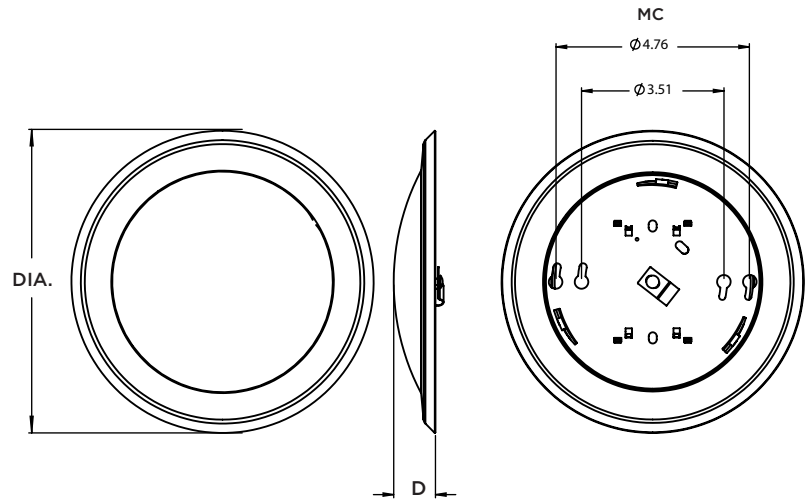

Ordering Information:

White	LED	Delivered Lumens	Adjustable CCT	DIA.	D	MC
SLMF06LAJD1WH	15W	900	2700K/3000K/3500K/4000K/5000K	7-1/2"	1-1/8"	3-1/2" (Octagon) or 4-3/4" (Square)