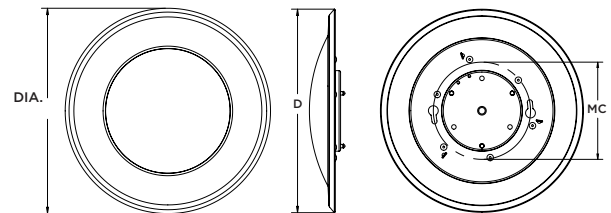

SLMF06L30D1WH

Ordering Information:

White	LED	Delivered Lumens	Source Lumens	CCT	DIA.	D	MC
SLMF04L30D1WH	10W	640	785	3000K	6-3/8"	3/4"	2-3/4"
SLMF06L30D1WH	15W	990	1380	3000K	7-1/2"	1-1/8"	3-1/2"