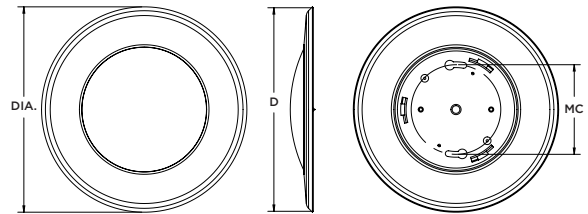

LOCATION		DATE
PREPARED BY		QUANTITY
COMMENTS		FIXTURE TYPE
CATALOG NUMBER		

Slim Round LED Surface Mount Disc Light SLMF Series

Features

This ultra low profile, flat back design, mimics the look of recessed lighting without the need for housings. Products can be used in various applications including corridors, closets, bath, showers, hallway, kitchen and anywhere general lighting is needed. Wall or ceiling mount.

Construction

Aluminum housing. Mounts to standard junction box (not included). Power supply connections must be made inside junction box.
6-3/8" - Mounting Center is 2-3/4" apart for J-box with mud ring style.
7-1/2" - Mounting Center is 3-1/2" apart for octagon J-box application only (without mud ring).

**Limited Quantities Remain.
Consult Factory.**

Finish

White finish.

Diffuser

Frosted acrylic.

Electrical

Direct wired, 120V AC with Driver-on-Board technology.
Dimmable down to 10% of full scale with a 2-wire (Triac) or electronic low voltage (ELV) dimmer switch.

Lamping

Fixture includes a LED modules capable of producing:
10W = 640 delivered lumens, 785 source lumens
15W = 990 delivered lumens, 1380 source lumens
3000K (CCT). 50,000 Hrs. 90 CRI.

Certification

cETLus listed
ENERGY STAR® Qualified
Title 24/JA8 Compliant
Wet location rated for indoor use.
Outdoor wet location rated for covered ceiling mount applications ONLY (not recommended for any other outdoor use).
Suitable for use in clothes closets when installed in accordance with the NEC 410.16 spacing requirements.

Warranty

Limited warranty: This fixture is free from defects in materials and workmanship for a period of 5 years from date-of-purchase.

**Specifications and dimensions
subject to change without notice.**

Ordering Information: