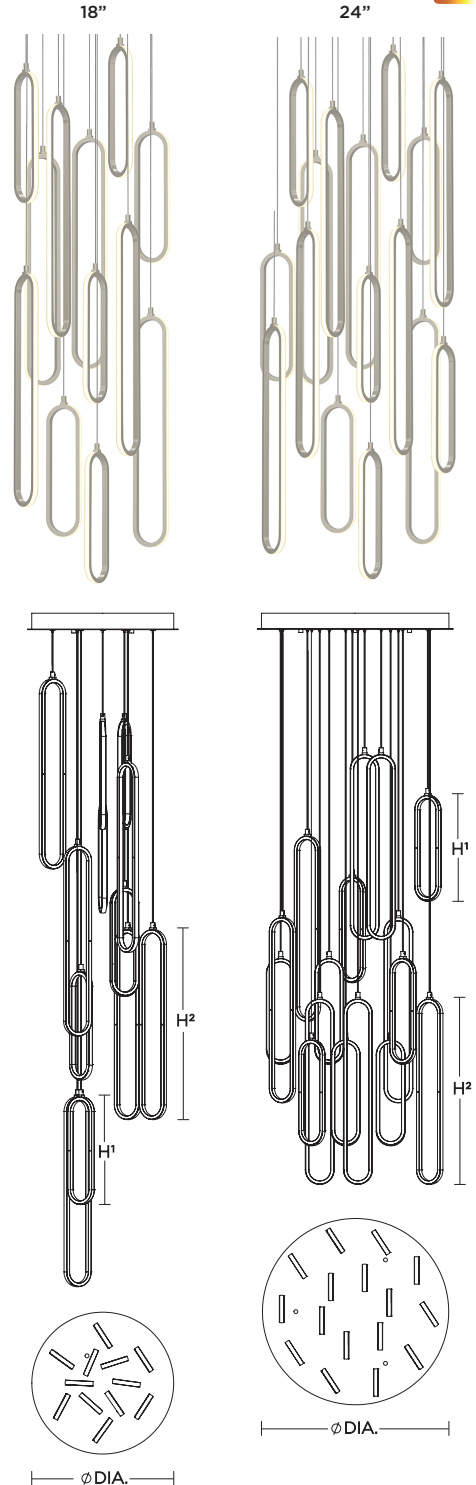

LOCATION		DATE
PREPARED BY		QUANTITY
COMMENTS		FIXTURE TYPE
CATALOG NUMBER		

Sienna LED Multi Pendant Round Large SIEP Series

Features

This pendant features perimeter illumination. Includes 72 in. adjustable cord. Slope ceiling compatible. For use in kitchen, dining, foyers or anywhere general lighting is needed. Provides lighting in residential, commercial and hospitality applications. This fixture mounts to a standard junction box (not included).

Construction

Extruded aluminum housing. The canopy fits over a standard junction box. Power supply connections must be made inside a junction box (not included). Canopy

Finish

Black, Gold or Painted Nickel finish.

Electrical

Input 120 VAC 60 HZ. Compatible with TRIAC and ELV dimmers.

LED

Integrated LED modules capable of producing:
 174W = 7200 delivered lumens (18" canopy)
 232W = 9600 delivered lumens (24" canopy)
 Selectable 2700K, 3000K, 3500K, 4000K, 5000K (CCT).
 Rated for 50,000 Hrs., 90 CRI.

Specifications and dimensions
 subject to change without notice.

Ordering Information:

Black	Gold	Painted Nickel	LED	Delivered Lumens	Adjustable CCT	H1	H2	DIA.
SIEP99LAJD1BKRND12	SIEP99LAJD1GDRND12	SIEP99LAJD1NPRND12	174W	7200	2700K/3000K/3500K/4000K/5000K	13"	22-3/4"	18"
SIEP99LAJD1BKRND16	SIEP99LAJD1GDRND16	SIEP99LAJD1NPRND16	232W	9600	2700K/3000K/3500K/4000K/5000K	13"	22-3/4"	24"