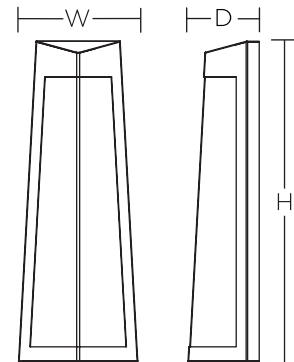

Warranty

Limited warranty: This fixture is free from defects in materials and workmanship for a period of 5 years from date of purchase.

**Specifications and dimensions
subject to change without notice.**

**Limited Quantities Remain.
Consult Factory.**