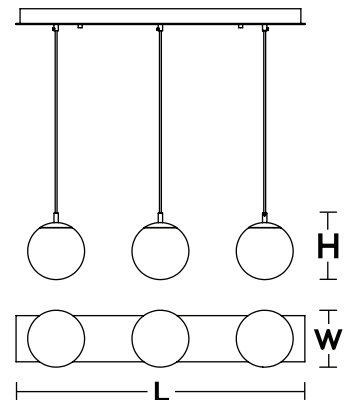

LOCATION		DATE
PREPARED BY		QUANTITY
COMMENTS		FIXTURE TYPE
CATALOG NUMBER		

PLAP LED Multi Linear Penant Palla Series

Features

This pendant features a clear crackle glass diffuser with a 12 ft. adjustable black fabric cord. Provides lighting in residential, commercial and hospitality applications. This fixture mounts to a standard junction box (not included).

Construction

Metal construction. The canopy fits over a standard junction box. Power supply connections must be made inside a junction box (not included). Canopy - 36" L x 5.75" W x 2" D

Finish

Black, Light Antique Brass or Satin Nickel finish.

Diffuser

Clear crackle glass diffusers.

Electrical

120V medium base socket.

Lamping

For use with (3) 60W Max medium base bulbs (lamps not included). Sockets can be labeled for reduced wattage upon request.

Specifications and dimensions
subject to change without notice.

Ordering Information:

Black	Light Antique Brass	Satin Nickel	Qty.	Lamp	L	W	H
PLAP07MBBKLN3	PLAP07MBLBLNR3	PLAP07MBSNLR3	3	60W (MAX)	36"	7"	7"