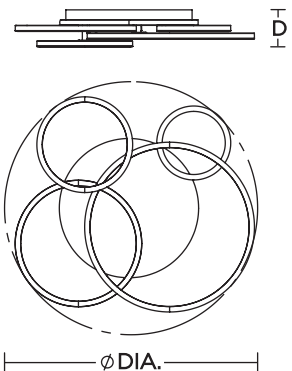

**Specifications and dimensions
subject to change without notice.**

Ordering Information:

Black	Light Antique Brass	Satin Nickel	LED	Delivered Lumens	Adjustable CCT	DIA.	D
ORBF18LAJD1BK	ORBF18LAJD1LB	ORBF18LAJD1SN	38W	2250	2700K/3000K/3500K/4000K/5000K	17-1/2"	3-3/8"
ORBF24LAJD1BK	ORBF24LAJD1LB	ORBF24LAJD1SN	57W	2940	2700K/3000K/3500K/4000K/5000K	23-1/2"	3-3/8"