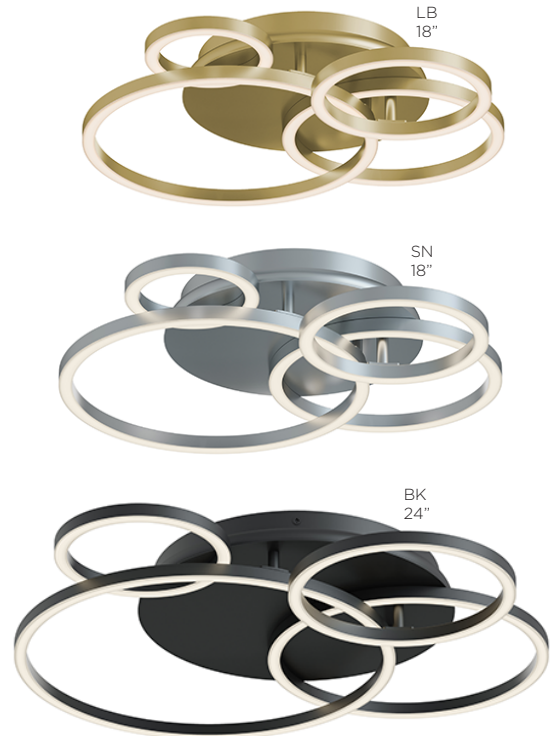

LOCATION		DATE
PREPARED BY		QUANTITY
COMMENTS		FIXTURE TYPE
CATALOG NUMBER		

Orbit LED Ceiling ORBF Series

Features

Sleek contemporary styling with lower ring illumination.
For use in kitchen, dining, foyers or anywhere general lighting is needed.
Provides lighting in residential, commercial and hospitality applications.
This fixture mounts to a standard junction box (not included).

Construction

Metal housing. Standard mounting holes and hardware are included.
Power supply connections must be made inside a junction box (not included).

Finish

Black, Light Antique Brass or Satin Nickel finish.

Diffuser

White acrylic diffuser.

Electrical

Input 120 VAC 60 Hz.
Compatible with residential TRIAC and ELV dimmers.

LED

Integrated LED modules capable of producing:
38W = 2250 delivered lumens
57W = 2940 delivered lumens
Adjustable Color Temp: 2700K, 3000K, 3500K, 4000K or 5000K (CCT).
Rated for 50,000 Hrs., 90 CRI.

**Specifications and dimensions
subject to change without notice.**

Ordering Information:

Black	Light Antique Brass	Satin Nickel	LED	Delivered Lumens	Adjustable CCT	DIA.	D
ORBF18LAJD1BK	ORBF18LAJD1LB	ORBF18LAJD1SN	38W	2250	2700K/3000K/3500K/4000K/5000K	17-1/2"	3-3/8"
ORBF24LAJD1BK	ORBF24LAJD1LB	ORBF24LAJD1SN	57W	2940	2700K/3000K/3500K/4000K/5000K	23-1/2"	3-3/8"