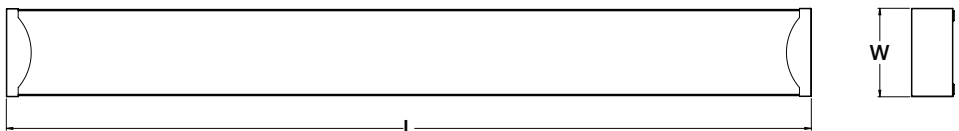

LOCATION		DATE
PREPARED BY		QUANTITY
COMMENTS		FIXTURE TYPE
CATALOG NUMBER		

Warsaw Low Profile Economy Wrap LWL Series

Features

This low profile, clean appearance, surface mounted wrap provides high light levels with a clear prismatic lens. It can be used in various residential applications. Fixture mounts to a standard junction box (not included) on a ceiling.

Construction

Housing is die-formed of 22-gauge steel. Power supply connections must be made inside the junction box (not included).

Finish

Brushed nickel end caps.

Diffuser

Acrylic diffuser is .060" thick prismatic. Diffuser rests in position on the end cap flange and is removed by a lift and shift motion.

Electrical

Input 120-277VAC / 60Hz.
Not compatible with dimmers.

LED

Integrated LED modules capable of producing:
39W, 3600 lumens
4000K (CCT), Rated for 50,000 Hrs., 80 CRI.

Certification

cETLus listed for indoor damp locations.

Warranty

Limited warranty: This fixture is free from defects in materials and workmanship for a period of 5 years from date-of-purchase.

Specifications and dimensions
subject to change without notice.

**Limited Quantities Remain.
Consult Factory.**

Ordering Information:

Brushed Nickel	LED	Source Lumens	CCT	L	W	D
LWL05483600L40SN	39W	3600	4000K	48"	5-1/4"	2-1/2"