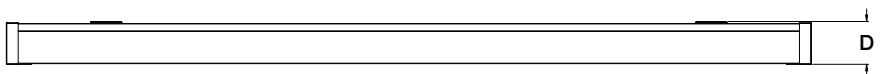

Warranty

Limited warranty: This fixture is free from defects in materials and workmanship for a period of 5 years from date-of-purchase.

Specifications and dimensions
subject to change without notice.

**Limited Quantities Remain.
Consult Factory.**