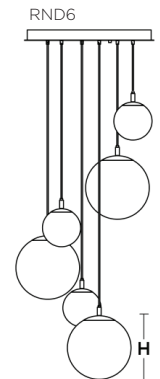

Ordering Information:

Black	Satin Brass	Satin Nickel	Qty.	Lamp	DIA.	H
L RTP07M B B K RND3	L RTP07M B S B RND3	L RTP07M B S N RND3	3	60W (MAX)	18"	7"
L RTP99M B B K RND6	L RTP99M B S B RND6	L RTP99M B S N RND6	6	60W (MAX)	27-1/4"	11-7/8"