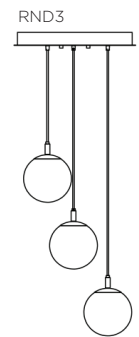

Ordering Information:

Black	Satin Brass	Satin Nickel	Qty.	Lamp	DIA.	H
L RTP07M B B K RND3	L RTP07M B S B RND3	L RTP07M B S N RND3	3	60W (MAX)	18"	7"
L RTP99M B B K RND6	L RTP99M B S B RND6	L RTP99M B S N RND6	6	60W (MAX)	27-1/4"	11-7/8"