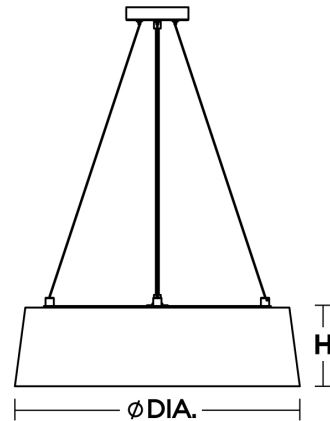

LOCATION		DATE
PREPARED BY		QUANTITY
COMMENTS		FIXTURE TYPE
CATALOG NUMBER		

Lyric Pendant LRCP Series

Features

This pendant features a two-tone metal finish with a gold leaf interior effect. Includes 9 ft. adjustable cord and cable. Product can be used over reception desks, restaurants, and in public spaces. This fixture mounts to a standard junction box (not included).

Construction

Metal housing and canopy. The canopy fits over a standard junction box. Power supply connections must be made inside a junction box (not included).

Finish

Two-tone metal finish in black exterior and gold interior.

Electrical

120V medium base socket.

Lamping

For use with (3) 60W Max medium base bulbs (lamps not included). Sockets can be labeled for reduced wattage upon request.

Certification

All fixtures are cETLus listed for indoor damp locations.

Warranty

Limited warranty: This fixture is free from defects in materials and workmanship for a period of 5 years from date of purchase.

Specifications and dimensions
subject to change without notice.

Ordering Information:

Black/Gold	Qty.	Lamp	DIA.	H
LRCP22MBBKGD	3	60W (MAX)	21-5/8"	6"