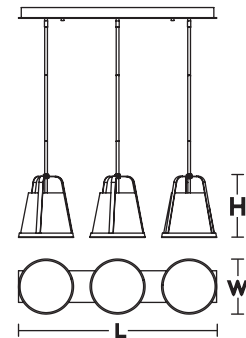

Construction

Metal frame canopy. The canopy fits over a standard junction box.
Power supply connections must be made inside a junction box (not included).
Canopy - 36" L x 5.75" W x 2" D

Finish

Black, Light Antique Brass or Satin Nickel finish.

Diffuser

White linen fabric shade.
White acrylic bottom.

Lamping

For use with (3) 60W Max medium base bulb (lamps not included).
120V medium base socket. Sockets can be labeled for reduced wattage upon request.

Specifications and dimensions subject to change without notice.

ORDERING INFORMATION

Black	Light Antique Brass	Satin Nickel	Qty.	Lamp	L	W	H
LIZP10MBBKLNR3	LIZP10MBLBNR3	LIZP10MBSNLR3	3	60W (MAX)	36"	10"	11-1/2"