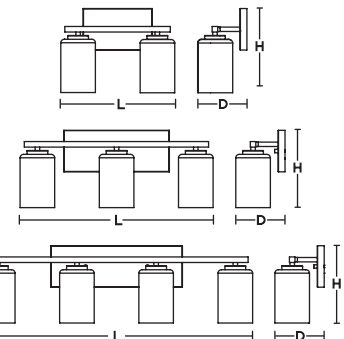

ORDERING INFORMATION

Black	Satin Nickel	Light Antique Brass	Qty.	Lamp	H	L	D
LEOV1309MBBK	LEOV1309MBSN	LEOV1309MBLB	2	60W (MAX)	8-3/4"	13"	5-1/2"
LEOV2209MBBK	LEOV2209MBSN	LEOV2209MBLB	3	60W (MAX)	8-3/4"	22"	5-1/2"
LEOV3109MBBK	LEOV3109MBSN	LEOV3109MBLB	4	60W (MAX)	8-3/4"	31"	5-1/2"