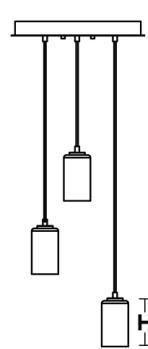

Ordering Information:

Black	Satin Nickel	Qty.	Lamp	DIA.	D
LEOP04MBBKRNRD3	LEOP04MBSNRNRD3	3	60W (MAX)	18"	6-1/2"
LEOP04MBBKRNRD6	LEOP04MBSNRNRD6	6	60W (MAX)	24"	6-1/2"