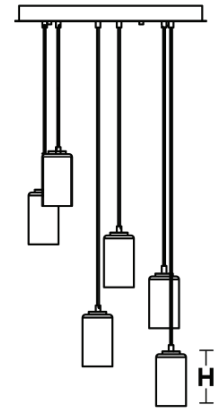

Ordering Information:

Black	Satin Nickel	Qty.	Lamp	DIA.	D
LEOP04MBBKRNRD3	LEOP04MBSNRNRD3	3	60W (MAX)	18"	6-1/2"
LEOP04MBBKRNRD6	LEOP04MBSNRNRD6	6	60W (MAX)	24"	6-1/2"