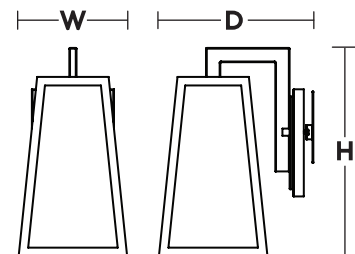

Ordering Information:

Black	Qty.	Lamp	H	W	D
JOPW0712MBBK	1	60W (MAX)	11-1/2"	6"	8"