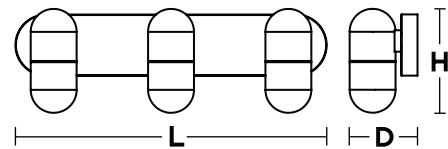

Ordering Information:

Black	Light Antique Brass	Satin Nickel	LED Lumens	Delivered Lumens	Adjustable CCT	L	H	D
IRVV2406LAJUDBK	IRVV2406LAJUDLB	IRVV2406LAJUDSN	24W	1300	2700K/3000K/3500K/4000K/5000K	24"	8"	4-3/4"
IRVV3206LAJUDBK	IRVV3206LAJUDLB	IRVV3206LAJUDSN	32W	1500	2700K/3000K/3500K/4000K/5000K	33"	8"	4-3/4"