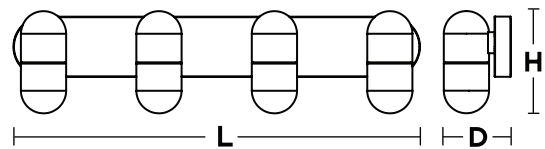

Ordering Information:

Black	Light Antique Brass	Satin Nickel	LED Lumens	Delivered Lumens	Adjustable CCT	L	H	D
IRVV2406LAJUDBK	IRVV2406LAJUDLB	IRVV2406LAJUDSN	24W	1300	2700K/3000K/3500K/4000K/5000K	24"	8"	4-3/4"
IRVV3206LAJUDBK	IRVV3206LAJUDLB	IRVV3206LAJUDSN	32W	1500	2700K/3000K/3500K/4000K/5000K	33"	8"	4-3/4"