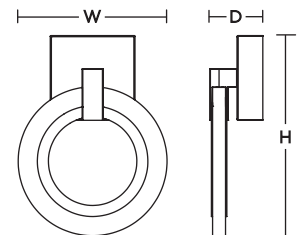

Construction

Back plate is die-formed steel. Standard mounting holes and hardware are included. Power supply connections must be made inside a junction box (not included).

Finish

Black and Light Antique Brass finish.

Specifications and dimensions
subject to change without notice.

Ordering Information:

| Black | Light Antique Brass | Satin Nickel | LED | Delivered Lumens | Adjustable CCT | H | W | D |
|-----------------|---------------------|-----------------|-----|------------------|-------------------------------|---------|----|----|
| HLOS0811LAJUDBK | HLOS0811LAJUDLB | HLOS0811LAJUDSN | 18W | 1330 | 2700K/3000K/3500K/4000K/5000K | 10-3/4" | 8" | 3" |