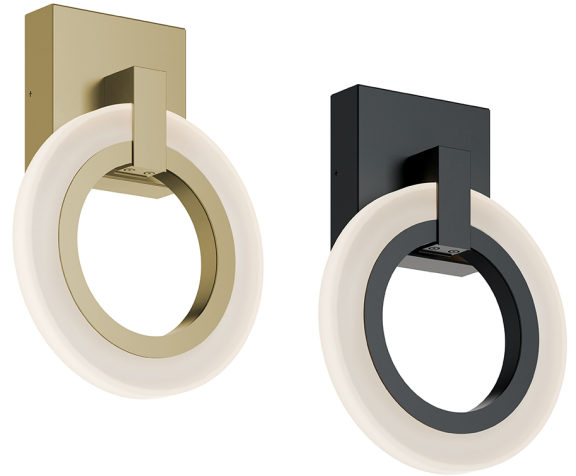

| | | |
|----------------|--|--------------|
| LOCATION | | DATE |
| PREPARED BY | | QUANTITY |
| COMMENTS | | FIXTURE TYPE |
| CATALOG NUMBER | | |

Halo LED Sconce HLOS Series

Features

Sconce with edge lit illumination.
Provides lighting in residential, commercial and hospitality applications.
Fixture mounts to standard junction box (not included).

Construction

Back plate is die-formed steel. Standard mounting holes and hardware are included. Power supply connections must be made inside a junction box (not included).

Finish

Black and Light Antique Brass finish.

Diffuser

Frosted acrylic diffuser.

Electrical

Input 120-277 VAC 60 HZ.
Compatible with residential (TRIAC/ELV) and commercial (0-10V) dimmers.
TRIAC and ELV dimming only at 120 VAC.

LED

Integrated LED modules capable of producing:
18W = 1330 delivered lumens
Selectable 2700K, 3000K, 3500K, 4000K, 5000K (CCT).
Rated for 50,000 Hrs., 90 CRI.

Specifications and dimensions
subject to change without notice.

Ordering Information:

| Black | Light Antique Brass | Satin Nickel | LED | Delivered Lumens | Adjustable CCT | H | W | D |
|-----------------|---------------------|-----------------|-----|------------------|-------------------------------|---------|----|----|
| HLOS0811LAJUDBK | HLOS0811LAJUDLB | HLOS0811LAJUDSN | 18W | 1330 | 2700K/3000K/3500K/4000K/5000K | 10-3/4" | 8" | 3" |