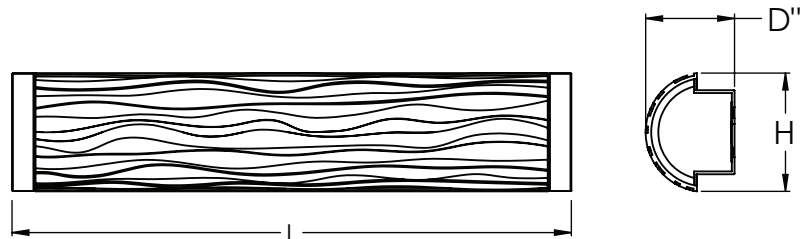

Ordering Information:

Satin Nickel	LED	Source Lumens	Adjustable CCT	L	H	D	MC
FUV250520LAJD2SN	26W	2000	3000K/3500K/4000K	25-3/4"	5-3/8"	4-3/8"	19"
FUV380530LAJD2SN	35W	3000	3000K/3500K/4000K	37-3/4"	5-3/8"	4-3/8"	31-9/16"
FUV500540LAJD2SN	49W	4000	3000K/3500K/4000K	50"	5-3/8"	4-3/8"	43-11/16"