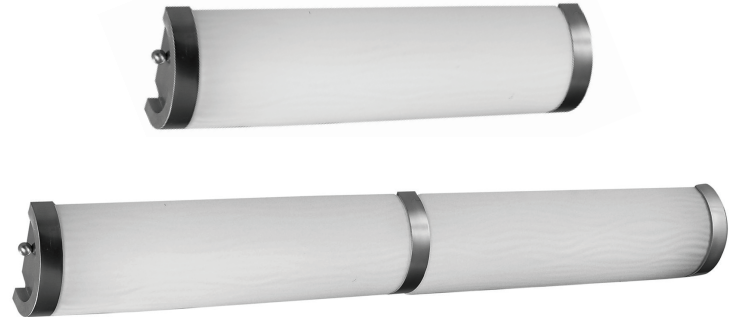

Construction

Back pan is die formed from 22-gauge steel and painted in lighting grade white. Decorative metal accents are made from aluminum die-cast and plated to provide long lasting finish. A single glass diffuser is on 25" version while other two sizes will incorporate two sectional glasses divided by a metal trim. Simply one of a kind textured white glass pattern. Power supply connections must be made inside a junction box (not included).

Finish

Metal is plated in satin nickel finish.

Diffuser

.156" thick white textured glass pattern.

Electrical

Input 120-277 VAC 60 Hz.
Compatible with 0-10V dimmers.

LED

Integrated LED modules capable of producing:
25-3/4" - 26W, 2000 source lumens
37-3/4" - 35W, 3000 source lumens
50" - 49W, 4000 source lumens
Adjustable Choice 3000K, 3500K, 4000K (CCT).
Rated for 50,000 hours, 90 CRI.

Certification

All fixtures are cETLus listed for indoor damp locations.

Warranty

Limited warranty: This fixture is free from defects in materials and workmanship for a period of 5 years from date-of-purchase.

**Specifications and dimensions
subject to change without notice.**

**Limited Quantities Remain.
Consult Factory.**

3in1 color temperature
3000K/3500K/4000K