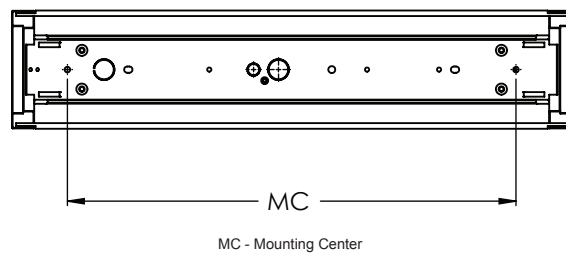

Ordering Information:

Satin Nickel	LED	Source Lumens	Adjustable CCT	L	H	D	MC
FUV250520LAJD2SN	26W	2000	3000K/3500K/4000K	25-3/4"	5-3/8"	4-3/8"	19"
FUV380530LAJD2SN	35W	3000	3000K/3500K/4000K	37-3/4"	5-3/8"	4-3/8"	31-9/16"
FUV500540LAJD2SN	49W	4000	3000K/3500K/4000K	50"	5-3/8"	4-3/8"	43-11/16"