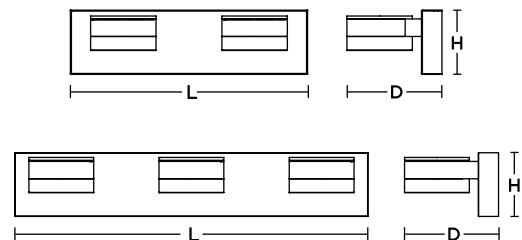

LOCATION		DATE
PREPARED BY		QUANTITY
COMMENTS		FIXTURE TYPE
CATALOG NUMBER		

Emma LED Vanity EMAV Series

Features

Decorative vanity fixture features low profile decorative metal body with a white glass diffuser. Ideal use in restrooms, bath or anywhere general lighting is needed. Provides lighting in residential, commercial and hospitality applications. Fixture mounts to standard junction box (not included).

Construction

Steel frame. The canopy fits over a standard junction box. Power supply connections must be made inside a junction box (not included).

Finish

Black, Light Antique Brass or Satin Nickel finish.

Diffuser

Solid acrylic diffusers.

Electrical

Input 120-277 VAC 60 HZ.
Compatible with residential (TRIAC/ELV) and commercial (0-10V) dimmers. TRIAC and ELV dimming only at 120 VAC.

LED

Integrated LED modules capable of producing:
14W = 860 delivered lumens
23W = 1460 delivered lumens
Selectable 2700K, 3000K, 3500K, 4000K, 5000K (CCT).
Rated for 50,000 Hrs., 90 CRI.

Certification

All fixtures are cETLus listed for indoor damp locations.
Title 24/JA8 Compliant

Warranty

Limited warranty: This fixture is free from defects in materials and workmanship for a period of 5 year from date of purchase.

Specifications and dimensions
subject to change without notice.

Ordering Information:

Black	Light Antique Brass	Satin Nickel	LED	Delivered Lumens	Adjustable CCT	L	H	D
EMAV1604LAJUDBK	EMAV1604LAJUDLB	EMAV1604LAJUDSN	14W	860	2700K/3000K/3500K/4000K/5000K	16"	4-3/8"	6-1/2"
EMAV2404LAJUDBK	EMAV2404LAJUDLB	EMAV2404LAJUDSN	23W	1460	2700K/3000K/3500K/4000K/5000K	24"	4-3/8"	6-1/2"