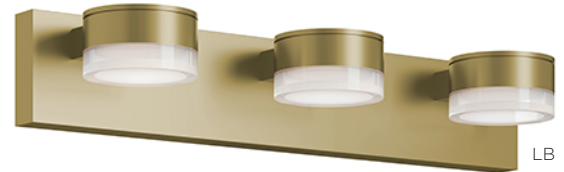

Ordering Information:

Black	Light Antique Brass	Satin Nickel	LED	Delivered Lumens	Adjustable CCT	L	H	D
EMAV1604LAJUDBK	EMAV1604LAJUDLB	EMAV1604LAJUDSN	14W	860	2700K/3000K/3500K/4000K/5000K	16"	4-3/8"	6-1/2"
EMAV2404LAJUDBK	EMAV2404LAJUDLB	EMAV2404LAJUDSN	23W	1460	2700K/3000K/3500K/4000K/5000K	24"	4-3/8"	6-1/2"