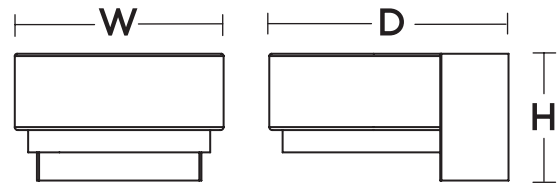

Specifications and dimensions
subject to change without notice.

Ordering Information:

Black	LED	Delivered Lumens	Adjustable CCT	H	W	D
ELMW0704LAJUDBK	20W	1000	2700K/3000K/3500K/4000K/5000K	4-1/4"	7"	8"