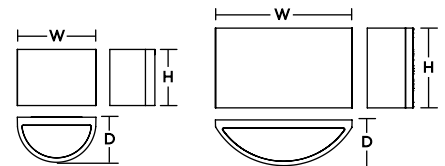

Ordering Information:

Black	Textured Grey	LED	Delivered Lumens	Adjustable CCT	H	W	D
CELW0705LAJUDBK	CELW0705LAJUDTG	24W	840	2700K/3000K/3500K/4000K/5000K	7"	5"	4"
CELW1207LAJUDBK	CELW1207LAJUDTG	30W	1050	2700K/3000K/3500K/4000K/5000K	12"	7"	4"