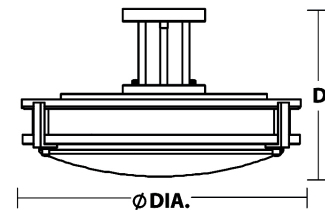

Specifications and dimensions subject to change without notice.

Ordering Information:

Satin Nickel	LED	Delivered Lumens	Adjustable CCT	DIA.	D
CAC12L5AJUDSN	13W	1200	2700K/3000K/3500K/4000K/5000K	12"	8-3/4"
CAC14L5AJUDSN	13W/27W	1180/2360	2700K/3000K/3500K/4000K/5000K	14"	9-1/4"
CAC18L5AJUDSN	34W	2930	2700K/3000K/3500K/4000K/5000K	18"	9-1/4"
CAC24L5AJUDSN	34W	3250	2700K/3000K/3500K/4000K/5000K	24"	10-1/4"