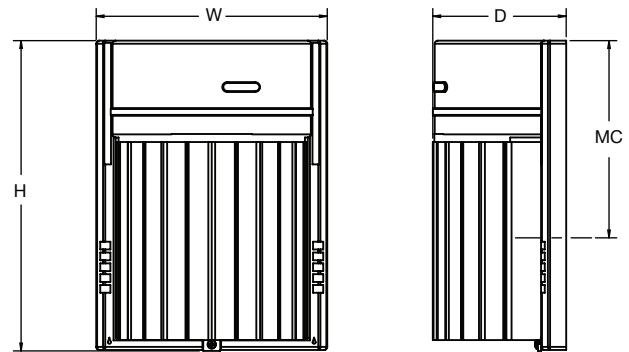

**Specifications and dimensions
subject to change without notice.**

MC - Mounting Center

Ordering Information:

Bronze	LED	Source Lumens	CCT	H	W	D	MC
BWSW1600L41RB	18W	1800	4100K	10"	7-1/2"	4-3/8"	6-1/4"