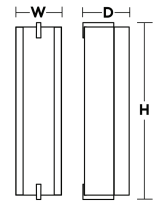

Specifications and dimensions
subject to change without notice.

16"
SN

24"
BK

24"
SB

36"
SN

48"
BK

Ordering Information:

Sconce