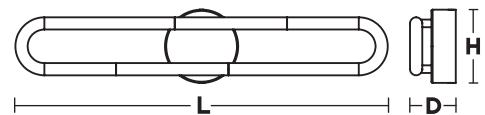

Ordering Information:

Black	Light Antique Brass	Satin Nickel	LED	Delivered Lumens	Adjustable CCT	H	L	W
ADEV 2404LAJUDBK	ADEV 2404LAJUDLB	ADEV 2404LAJUDSN	20W	800	2700K/3000K/3500K/4000K/5000K	24"	4-3/4"	3"
ADEV 3604LAJUDBK	ADEV 3604LAJUDLB	ADEV 3604LAJUDSN	30W	1200	2700K/3000K/3500K/4000K/5000K	36"	4-3/4"	3"