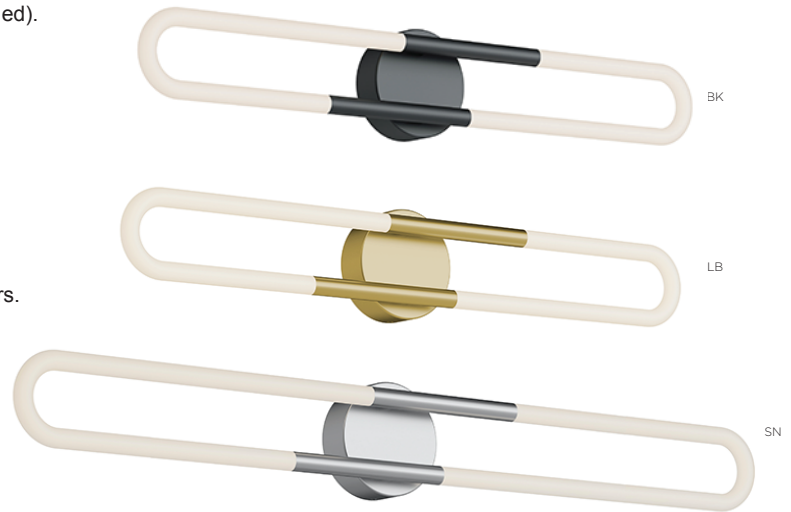

LOCATION		DATE
PREPARED BY		QUANTITY
COMMENTS		FIXTURE TYPE
CATALOG NUMBER		

Adel LED Vanity ADEV Series

Features

Decorative vanity. Ideal use for general lighting in indoor residential, commercial, and hospitality applications. Fixture can be mounted horizontally or vertically to a standard junction box (not included).

Construction

Metal housing. Standard mounting holes and hardware are included. Power supply connections must be made inside a junction box (not included).

Finish

Black, Light Antique Brass or Satin Nickel finish.

Diffuser

White acrylic diffuser.

Electrical

Input 120-277 VAC 60 HZ.
Compatible with residential (TRIAC/ELV) and commercial (0-10V) dimmers. TRIAC and ELV dimming only at 120 VAC.

LED

Integrated LED modules capable of producing:
20W = 800 delivered lumens
30W = 1200 delivered lumens
Selectable 2700K, 3000K, 3500K, 4000K, 5000K (CCT).
Rated for 50,000 Hrs., 90 CRI.

Certification

All fixtures are cETLus listed for indoor damp locations.
Title 24/JA8 Compliant

Warranty

Limited warranty: This fixture is free from defects in materials and workmanship for a period of 5 year from date of purchase.

Specifications and dimensions
subject to change without notice.

Ordering Information:

Black	Light Antique Brass	Satin Nickel	LED	Delivered Lumens	Adjustable CCT	H	L	W
ADEV 2404LAJUDBK	ADEV 2404LAJUDLB	ADEV 2404LAJUDSN	20W	800	2700K/3000K/3500K/4000K/5000K	24"	4-3/4"	3"
ADEV 3604LAJUDBK	ADEV 3604LAJUDLB	ADEV 3604LAJUDSN	30W	1200	2700K/3000K/3500K/4000K/5000K	36"	4-3/4"	3"