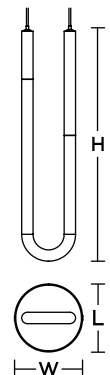

LOCATION		DATE
PREPARED BY		QUANTITY
COMMENTS		FIXTURE TYPE
CATALOG NUMBER		

Adel LED Pendant ADEP Series

Features

Decorative single pendant. Includes 9 ft. adjustable cord. Slope ceiling compatible. For use in kitchen, dining, foyers or anywhere general lighting is needed. Provides lighting in residential, commercial and hospitality applications. This fixture mounts to a standard junction box (not included).

Construction

Metal housing. The canopy fits over a standard junction box. Power supply connections must be made inside a junction box (not included). Canopy - 5.1" DIA. x 1.5" H

Finish

Black, Light Antique Brass or Satin Nickel finish.

Specifications and dimensions
subject to change without notice.

Ordering Information:

Black	Light Antique Brass	Satin Nickel	LED	Delivered Lumens	Adjustable CCT	H	L	W
ADEP06LAJUDBK	ADEP06LAJUDLB	ADEP06LAJUDSN	11W	920	2700K/3000K/3500K/4000K/5000K	16"	3-3/4"	3-3/4"