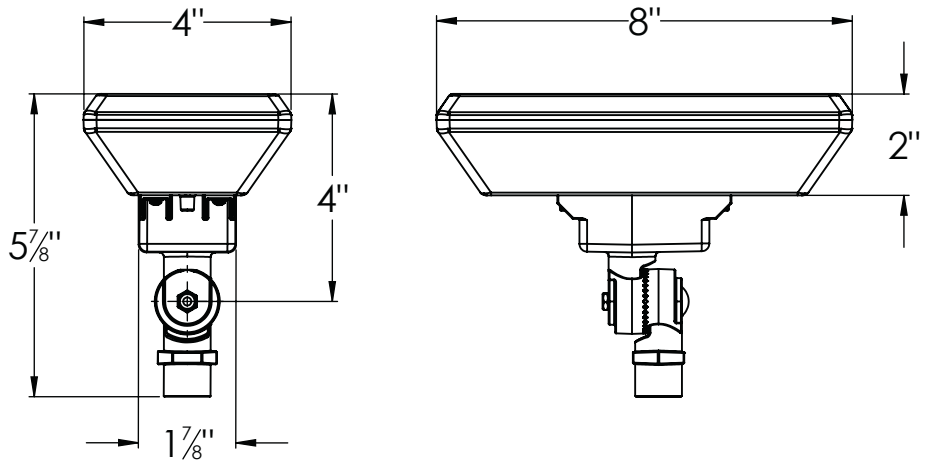

## Ordering Information:

Model No.	Finish	LED	Source Lumens	H	W	D
326919	Black	7W	960	4"	8"	5-7/8"
326907	Black	13.5W	1300	4"	8"	5-7/8"
326933	Black	20W	2600	4"	8"	5-7/8"

Specifications and dimensions subject to change without notice.