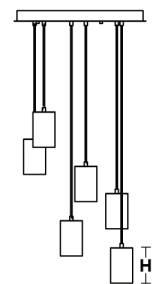

Ordering Information:

Black	Satin Brass	Qty.	Lamp	DIA.	H
TYKP04MBBKRND3	TYKP04MBSBRND3	3	60W (MAX)	18"	6-1/2"
TYKP04MBBKRND6	TYKP04MBSBRND6	6	60W (MAX)	24"	6-1/2"