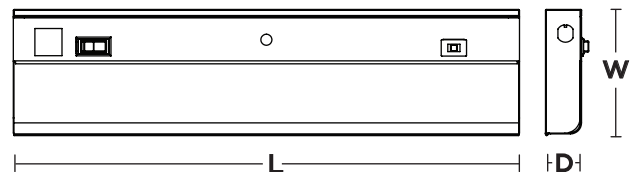

Ordering Information:

White	LED	Delivered Lumens	Adjustable CCT	L	W	D
T5LAJCLT (on/off rocker switch)	9W	614	3000K/4000K/5000K	18"	4-1/2"	1-3/8"
T5LAJCLTP (on/off pull chain switch)	9W	614	3000K/4000K/5000K	18"	4-1/2"	1-3/8"

LOCATION		DATE
PREPARED BY		QUANTITY
COMMENTS		FIXTURE TYPE
CATALOG NUMBER		

T5LAJCLT

T5LAJCLTP

T5LAJCLT

T5LAJCLTP