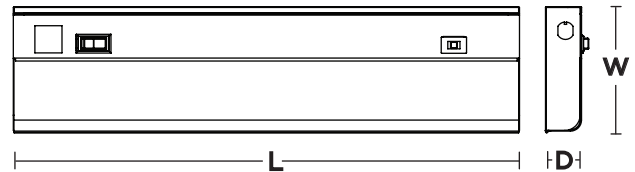

LED Closet Light (Adjustable CCT) T5LC Series

Features

All purpose direct wire LED closet light. Low profile for smaller closets. Standard knockouts are located on top, back or ends for direct connection. A direct wire UL listed connector is included and is suitable for 3/8" flexible conduit or 3-wire Romex.

Construction

Housing is die-formed of 22-gauge steel. Separate hinge service tray allows for easy installation and snaps into position without hardware. Power connections are made inside service tray.

Finish

All exposed metal parts are post painted lighting grade white paint.

Diffuser

Smooth white acrylic diffuser snap-fits into housing.

Electrical

Input 120 VAC / 60 Hz.
TRIAC/ELV Dimming.
On/off switch or pull chain included.

Lamping

Integrated LED 3000K/4000K/5000K adjustable color temperature.
Rated 50,000 hrs., 90 CRI.

Certification

Fixtures are cETLus listed for indoor damp locations.
ENERGY STAR® qualified
Title 24/JA8 compliant
FCC compliant
Certified for use in clothes closet storage space as defined in NEC 410.2, 410.16(A)(3), and 410.16(C)(5)

Warranty

Limited warranty. This fixture guaranteed to be free from defects in materials and workmanship for a period of 5 years from date of purchase.

Specifications and dimensions subject to change without notice.

Ordering Information:

White	LED	Delivered Lumens	Adjustable CCT	L	W	D
T5LAJCLT (on/off rocker switch)	9W	614	3000K/4000K/5000K	18"	4-1/2"	1-3/8"
T5LAJCLTP (on/off pull chain switch)	9W	614	3000K/4000K/5000K	18"	4-1/2"	1-3/8"

LOCATION		DATE
PREPARED BY		QUANTITY
COMMENTS		FIXTURE TYPE
CATALOG NUMBER		

T5LAJCLT