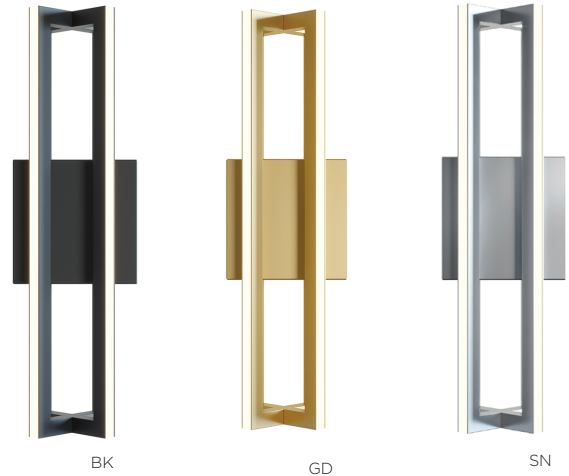

LOCATION		DATE
PREPARED BY		QUANTITY
COMMENTS		FIXTURE TYPE
CATALOG NUMBER		

Cass LED Sconce CSSS Series

Features

This sconce features four-sided illumination with a white acrylic diffuser. Ideal use in hallways, entrances or anywhere general lighting is needed. Provides lighting in residential, commercial and hospitality applications. This fixture mounts to a standard junction box (not included).

Construction

Extruded aluminum housing. The canopy fits over a standard junction box. Power supply connections must be made inside a junction box (not included).

Finish

Black, Gold, or Satin Nickel finish.

Specifications and dimensions
subject to change without notice.

Ordering Information:

Black	Gold	Satin Nickel	LED	Source Lumens	Delivered Lumens	CCT	H	W	D
CSSS0416L30D1BK	CSSS0416L30D1GD	CSSS0416L30D1SN	18W	1800	950	3000K	16"	5"	3-1/2"