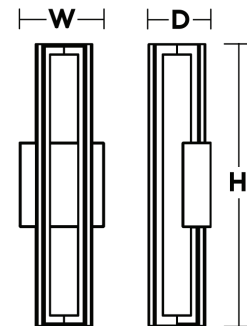

LOCATION		DATE
PREPARED BY		QUANTITY
COMMENTS		FIXTURE TYPE
CATALOG NUMBER		

Cass LED Sconce CSSS Series

Features

This sconce features four-sided illumination with a white acrylic diffuser. Ideal use in hallways, entrances or anywhere general lighting is needed. Provides lighting in residential, commercial and hospitality applications. This fixture mounts to a standard junction box (not included).

Construction

Extruded aluminum housing. The canopy fits over a standard junction box. Power supply connections must be made inside a junction box (not included).

Finish

Black, Gold, or Satin Nickel finish.

Diffuser

White acrylic diffuser.

Electrical

Input 120 VAC 60 HZ.
Compatible with TRIAC and ELV dimmers.

LED

Integrated LED modules capable of producing:
18W = 1800 source lumens, 950 delivered lumens
3000K (CCT). Rated for 50,000 Hrs., 90 CRI.

Specifications and dimensions
subject to change without notice.

Ordering Information:

Black	Gold	Satin Nickel	LED	Source Lumens	Delivered Lumens	CCT	H	W	D
CSSS0416L30D1BK	CSSS0416L30D1GD	CSSS0416L30D1SN	18W	1800	950	3000K	16"	5"	3-1/2"